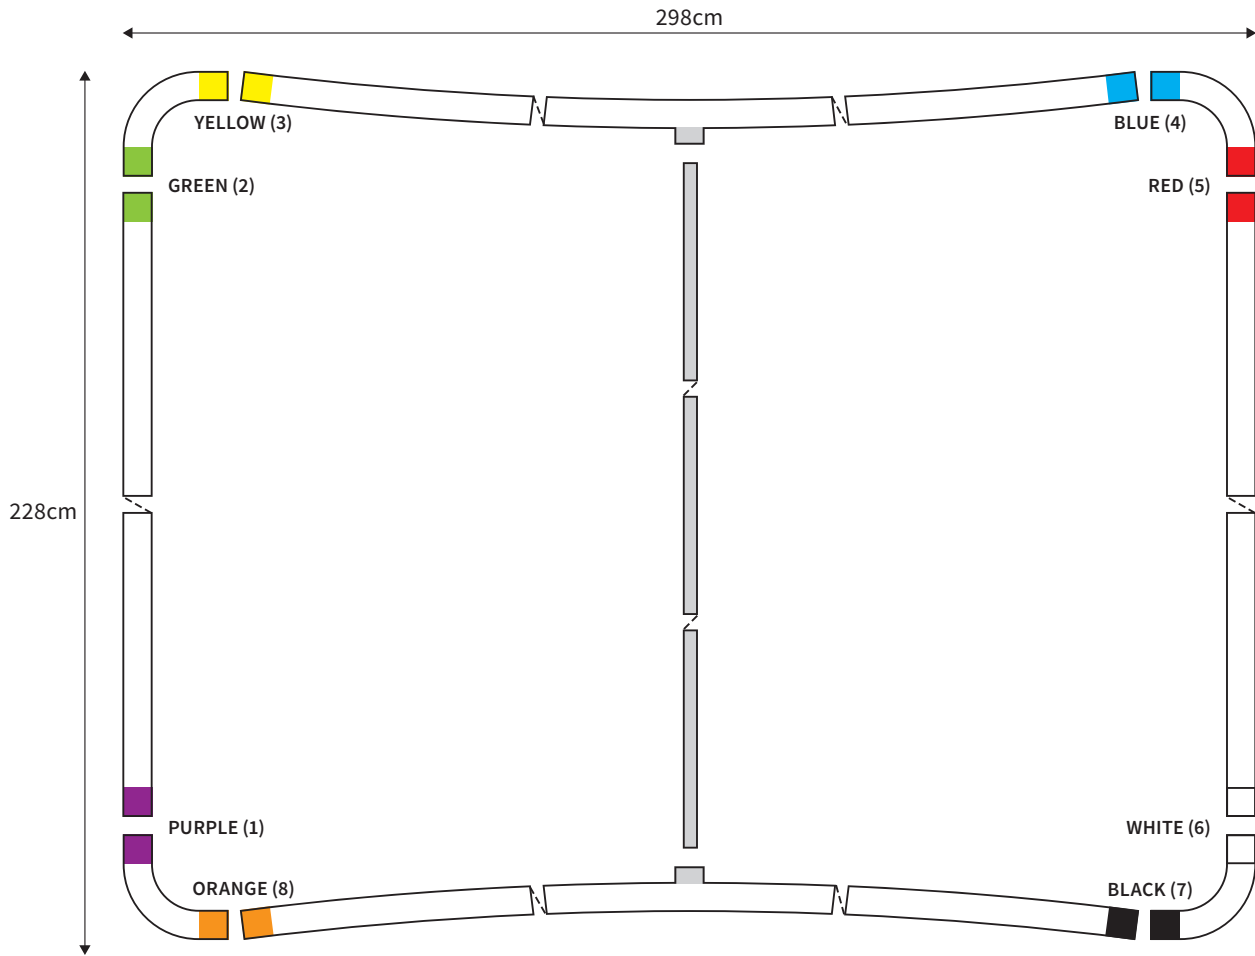

# MANUAL

**SHAPE** CURVED  
**WIDTH** 298cm  
**HEIGHT** 228cm

| PARTS LIST  |    |                           |   |    |                         |
|---|----|---------------------------|---|----|-------------------------|
|  | 4x | CORNER                    |  | 2x | TUBE VERTICAL ( ø 3cm ) |
|  | 2x | TUBE HORIZONTAL ( ø 3cm ) |  | 1x | TUBE SUPPORT ( ø 2cm )  |

# MANUAL

**SHAPE** CURVED  
**WIDTH** 398cm  
**HEIGHT** 228cm

| PARTS LIST  |    |                           |   |    |                         |
|---|----|---------------------------|---|----|-------------------------|
|  | 4x | CORNER                    |  | 2x | TUBE VERTICAL ( ø 3cm ) |
|  | 2x | TUBE HORIZONTAL ( ø 3cm ) |  | 1x | TUBE SUPPORT ( ø 2cm )  |

# MANUAL

**SHAPE** CURVED  
**WIDTH** 498cm  
**HEIGHT** 228cm

| PARTS LIST  |    |                           |   |    |                         |
|---|----|---------------------------|---|----|-------------------------|
|  | 4x | CORNER                    |  | 2x | TUBE VERTICAL ( ø 3cm ) |
|  | 2x | TUBE HORIZONTAL ( ø 3cm ) |  | 2x | TUBE SUPPORT ( ø 2cm )  |