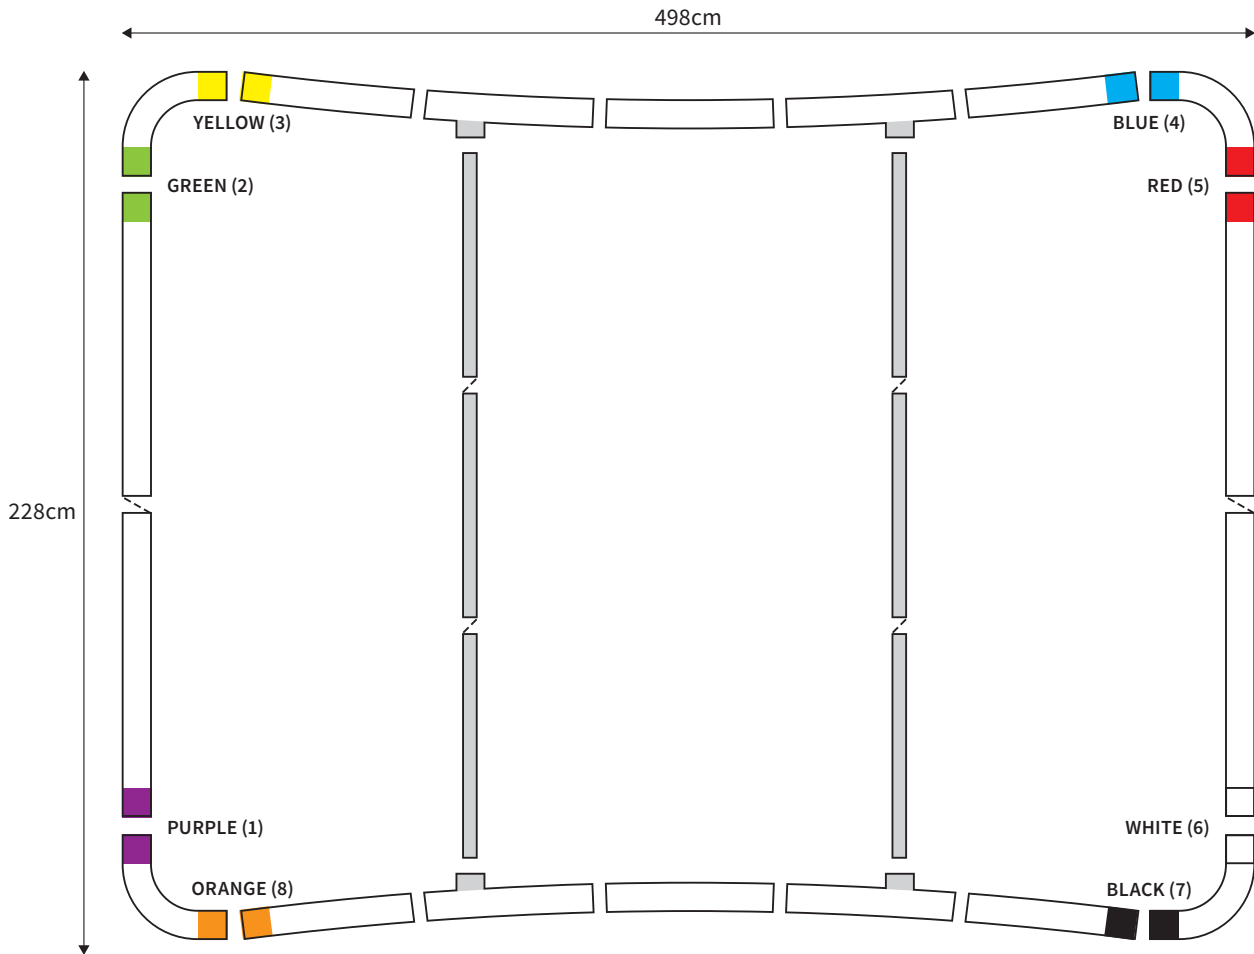

# MANUAL

**SHAPE** CURVED  
**WIDTH** 298cm  
**HEIGHT** 228cm

| PARTS LIST  |    |                           |   |    |                         |
|---|----|---------------------------|---|----|-------------------------|
|  | 4x | CORNER                    |  | 2x | TUBE VERTICAL ( ø 3cm ) |
|  | 2x | TUBE HORIZONTAL ( ø 3cm ) |  | 1x | TUBE SUPPORT ( ø 2cm )  |

# MANUAL

**SHAPE** CURVED  
**WIDTH** 398cm  
**HEIGHT** 228cm

| PARTS LIST  |    |                           |   |    |                         |
|---|----|---------------------------|---|----|-------------------------|
|  | 4x | CORNER                    |  | 2x | TUBE VERTICAL ( ø 3cm ) |
|  | 2x | TUBE HORIZONTAL ( ø 3cm ) |  | 1x | TUBE SUPPORT ( ø 2cm )  |

# MANUAL

**SHAPE** CURVED  
**WIDTH** 498cm  
**HEIGHT** 228cm

| PARTS LIST  |    |                           |   |    |                         |
|---|----|---------------------------|---|----|-------------------------|
|  | 4x | CORNER                    |  | 2x | TUBE VERTICAL ( ø 3cm ) |
|  | 2x | TUBE HORIZONTAL ( ø 3cm ) |  | 2x | TUBE SUPPORT ( ø 2cm )  |