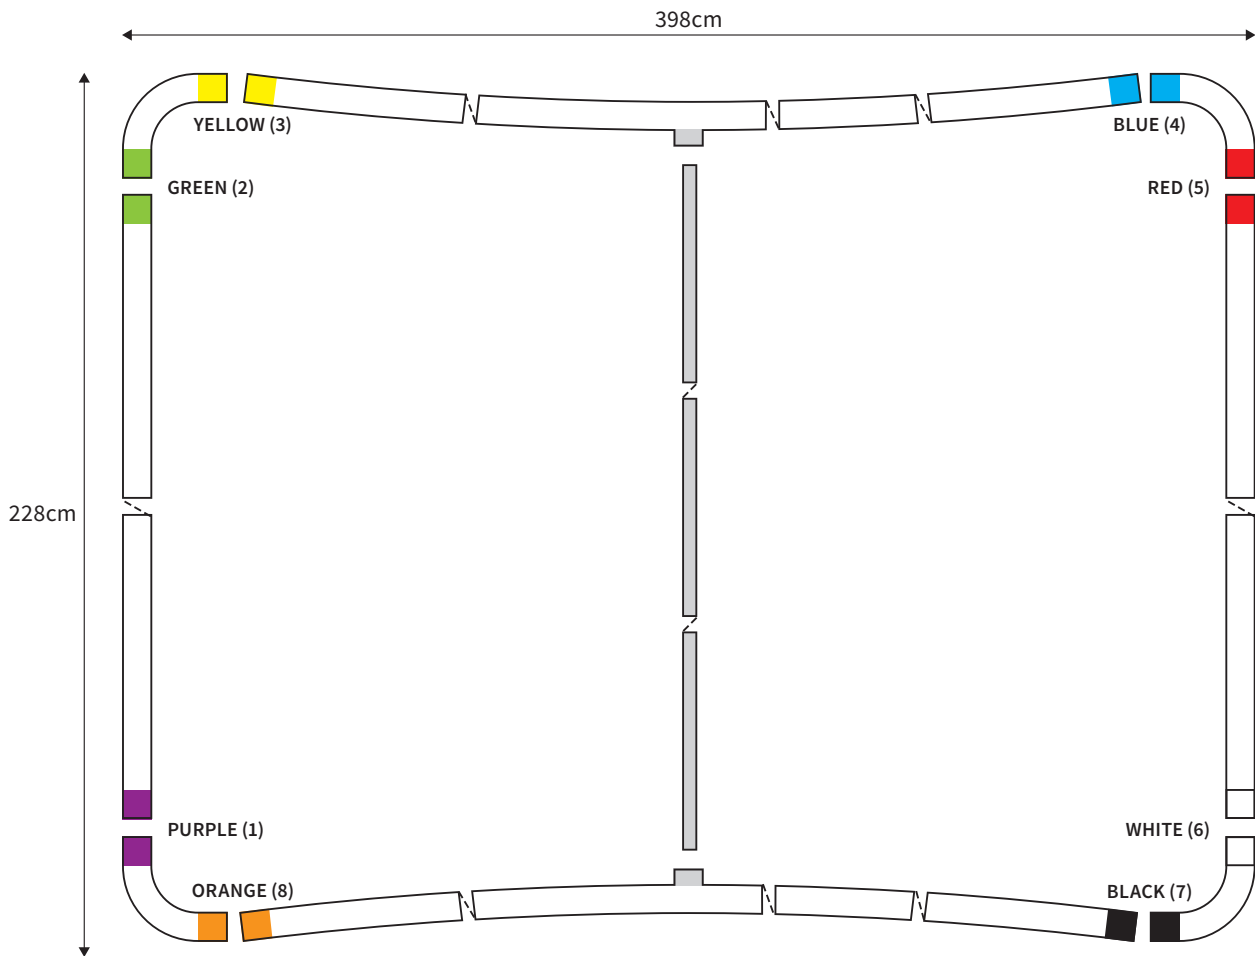

# MANUAL

**SHAPE** CURVED  
**WIDTH** 298cm  
**HEIGHT** 228cm

| PARTS LIST  |    |                           |   |    |                         |
|---|----|---------------------------|---|----|-------------------------|
|  | 4x | CORNER                    |  | 2x | TUBE VERTICAL ( ø 3cm ) |
|  | 2x | TUBE HORIZONTAL ( ø 3cm ) |  | 1x | TUBE SUPPORT ( ø 2cm )  |

# MANUAL

**SHAPE** CURVED  
**WIDTH** 398cm  
**HEIGHT** 228cm

| PARTS LIST  |    |                           |   |    |                         |
|---|----|---------------------------|---|----|-------------------------|
|  | 4x | CORNER                    |  | 2x | TUBE VERTICAL ( ø 3cm ) |
|  | 2x | TUBE HORIZONTAL ( ø 3cm ) |  | 1x | TUBE SUPPORT ( ø 2cm )  |

# MANUAL

**SHAPE** CURVED  
**WIDTH** 498cm  
**HEIGHT** 228cm

| PARTS LIST  |    |                           |   |    |                         |
|---|----|---------------------------|---|----|-------------------------|
|  | 4x | CORNER                    |  | 2x | TUBE VERTICAL ( ø 3cm ) |
|  | 2x | TUBE HORIZONTAL ( ø 3cm ) |  | 2x | TUBE SUPPORT ( ø 2cm )  |